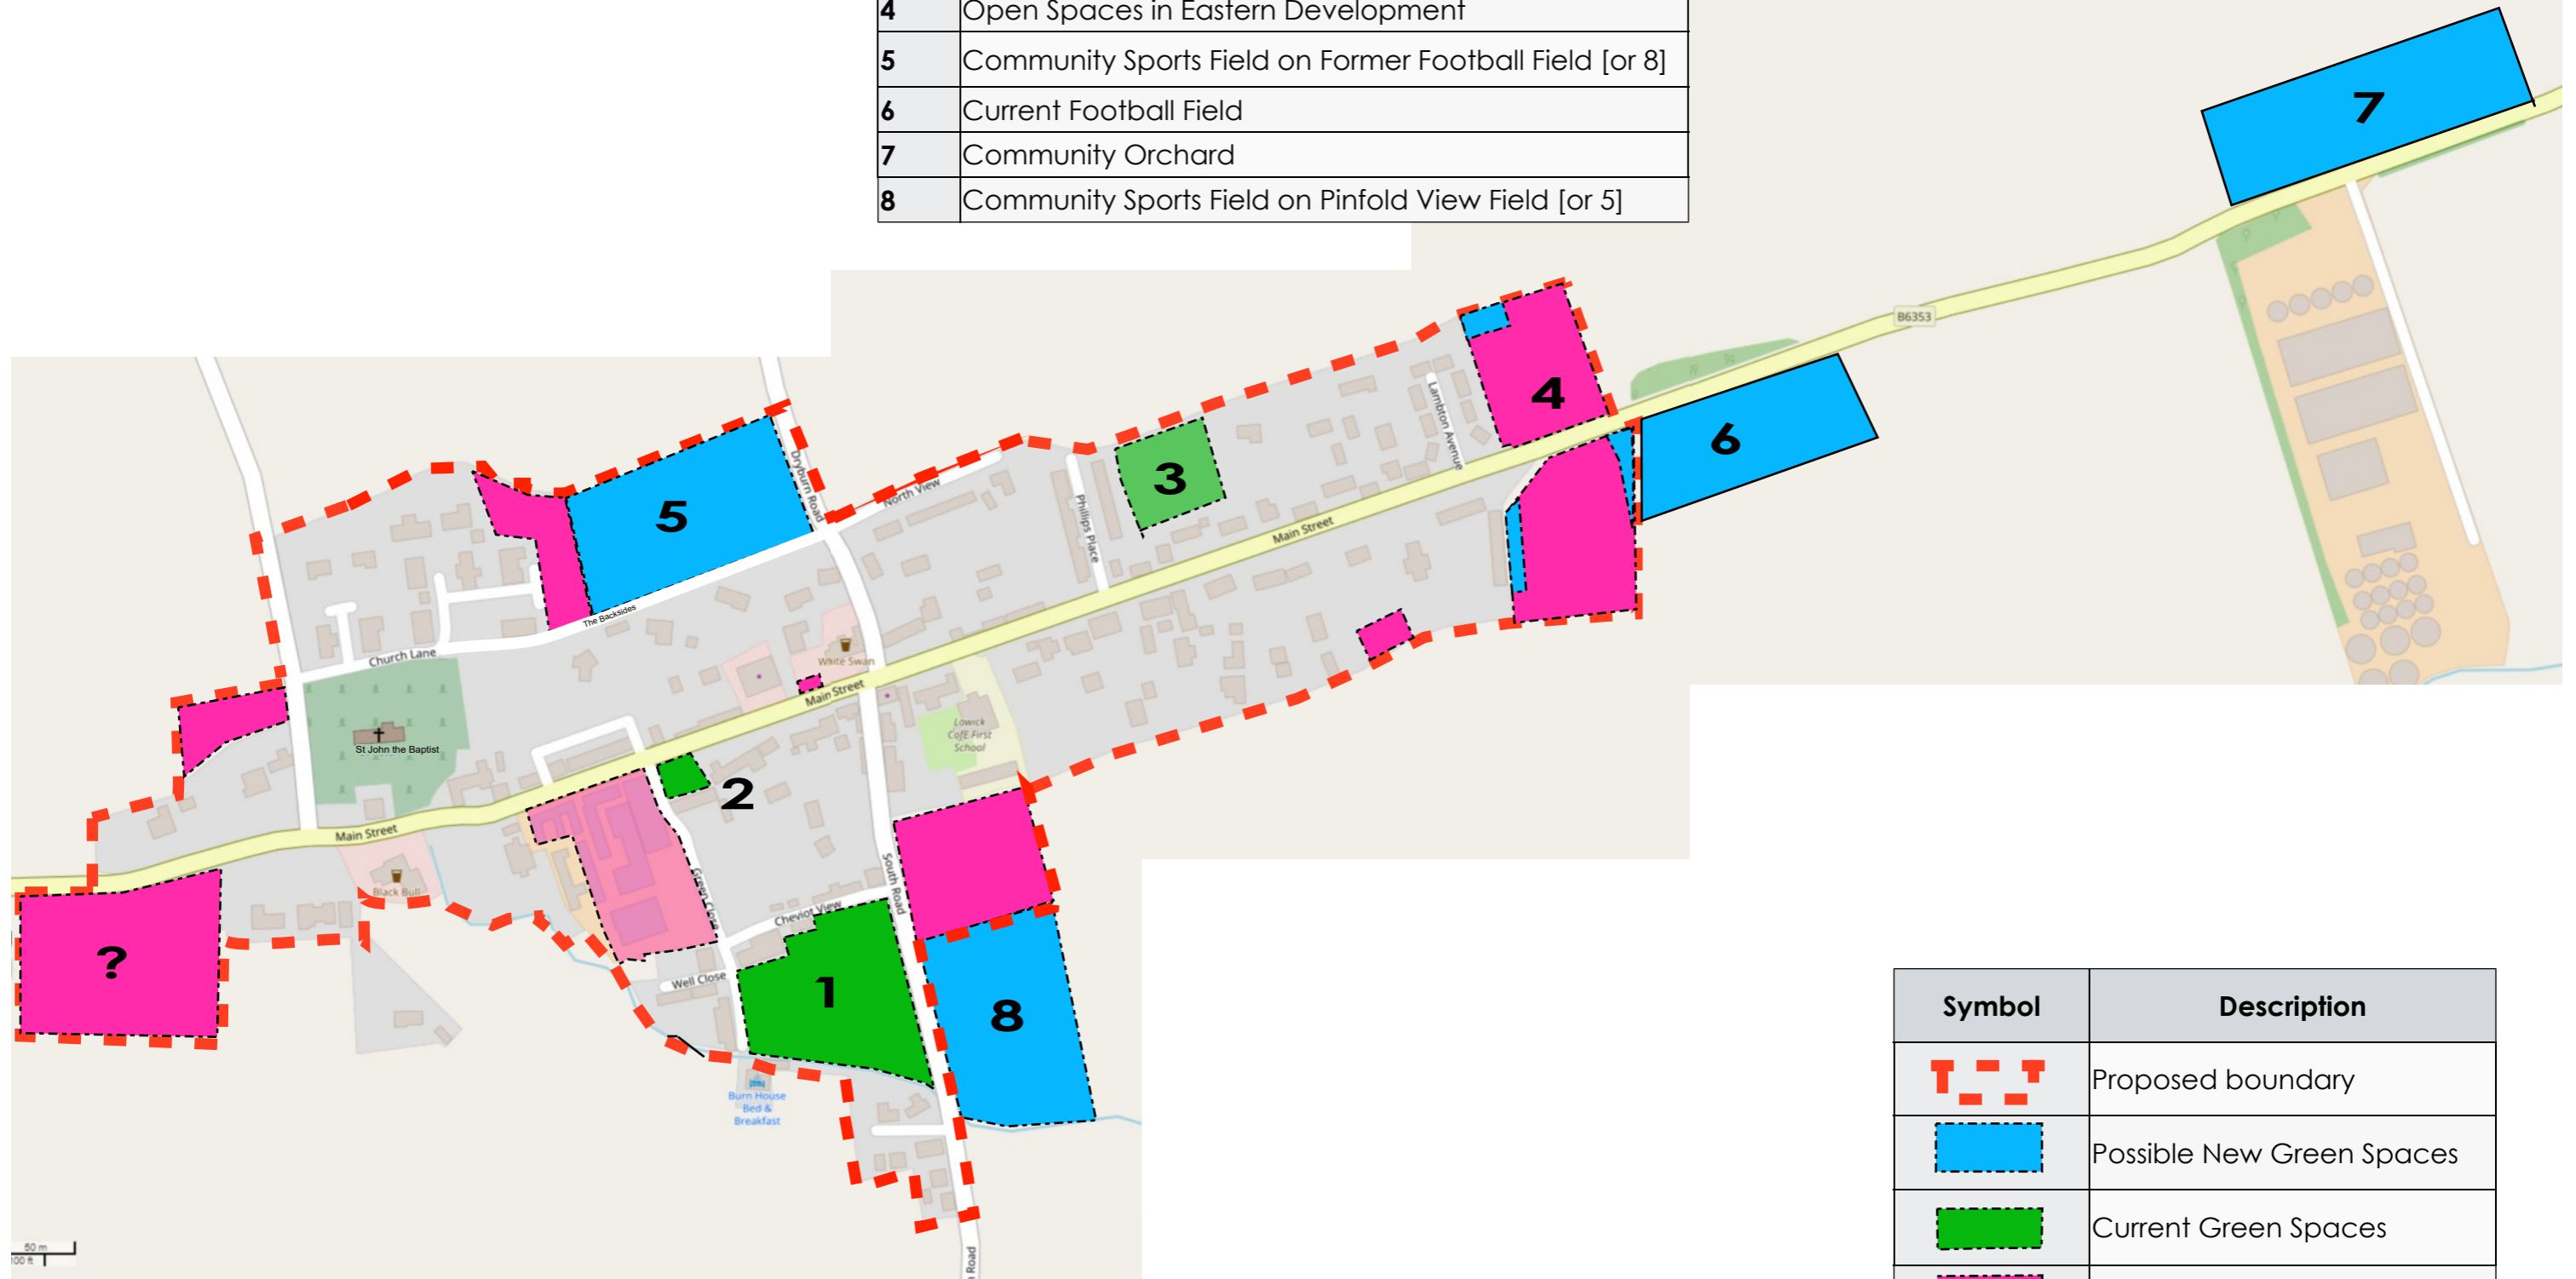

Lowick: Green Spaces for Parish Neighbourhood Plan

© Open Street Map Contributors and © Lowick Parish Council 2018

No.	Space
1	The Common
2	The War Memorial
3	The Play Park
4	Open Spaces in Eastern Development
5	Community Sports Field on Former Football Field [or 8]
6	Current Football Field
7	Community Orchard
8	Community Sports Field on Pinfold View Field [or 5]

Symbol	Description
	Proposed boundary
	Possible New Green Spaces
	Current Green Spaces
	Current/New Developments