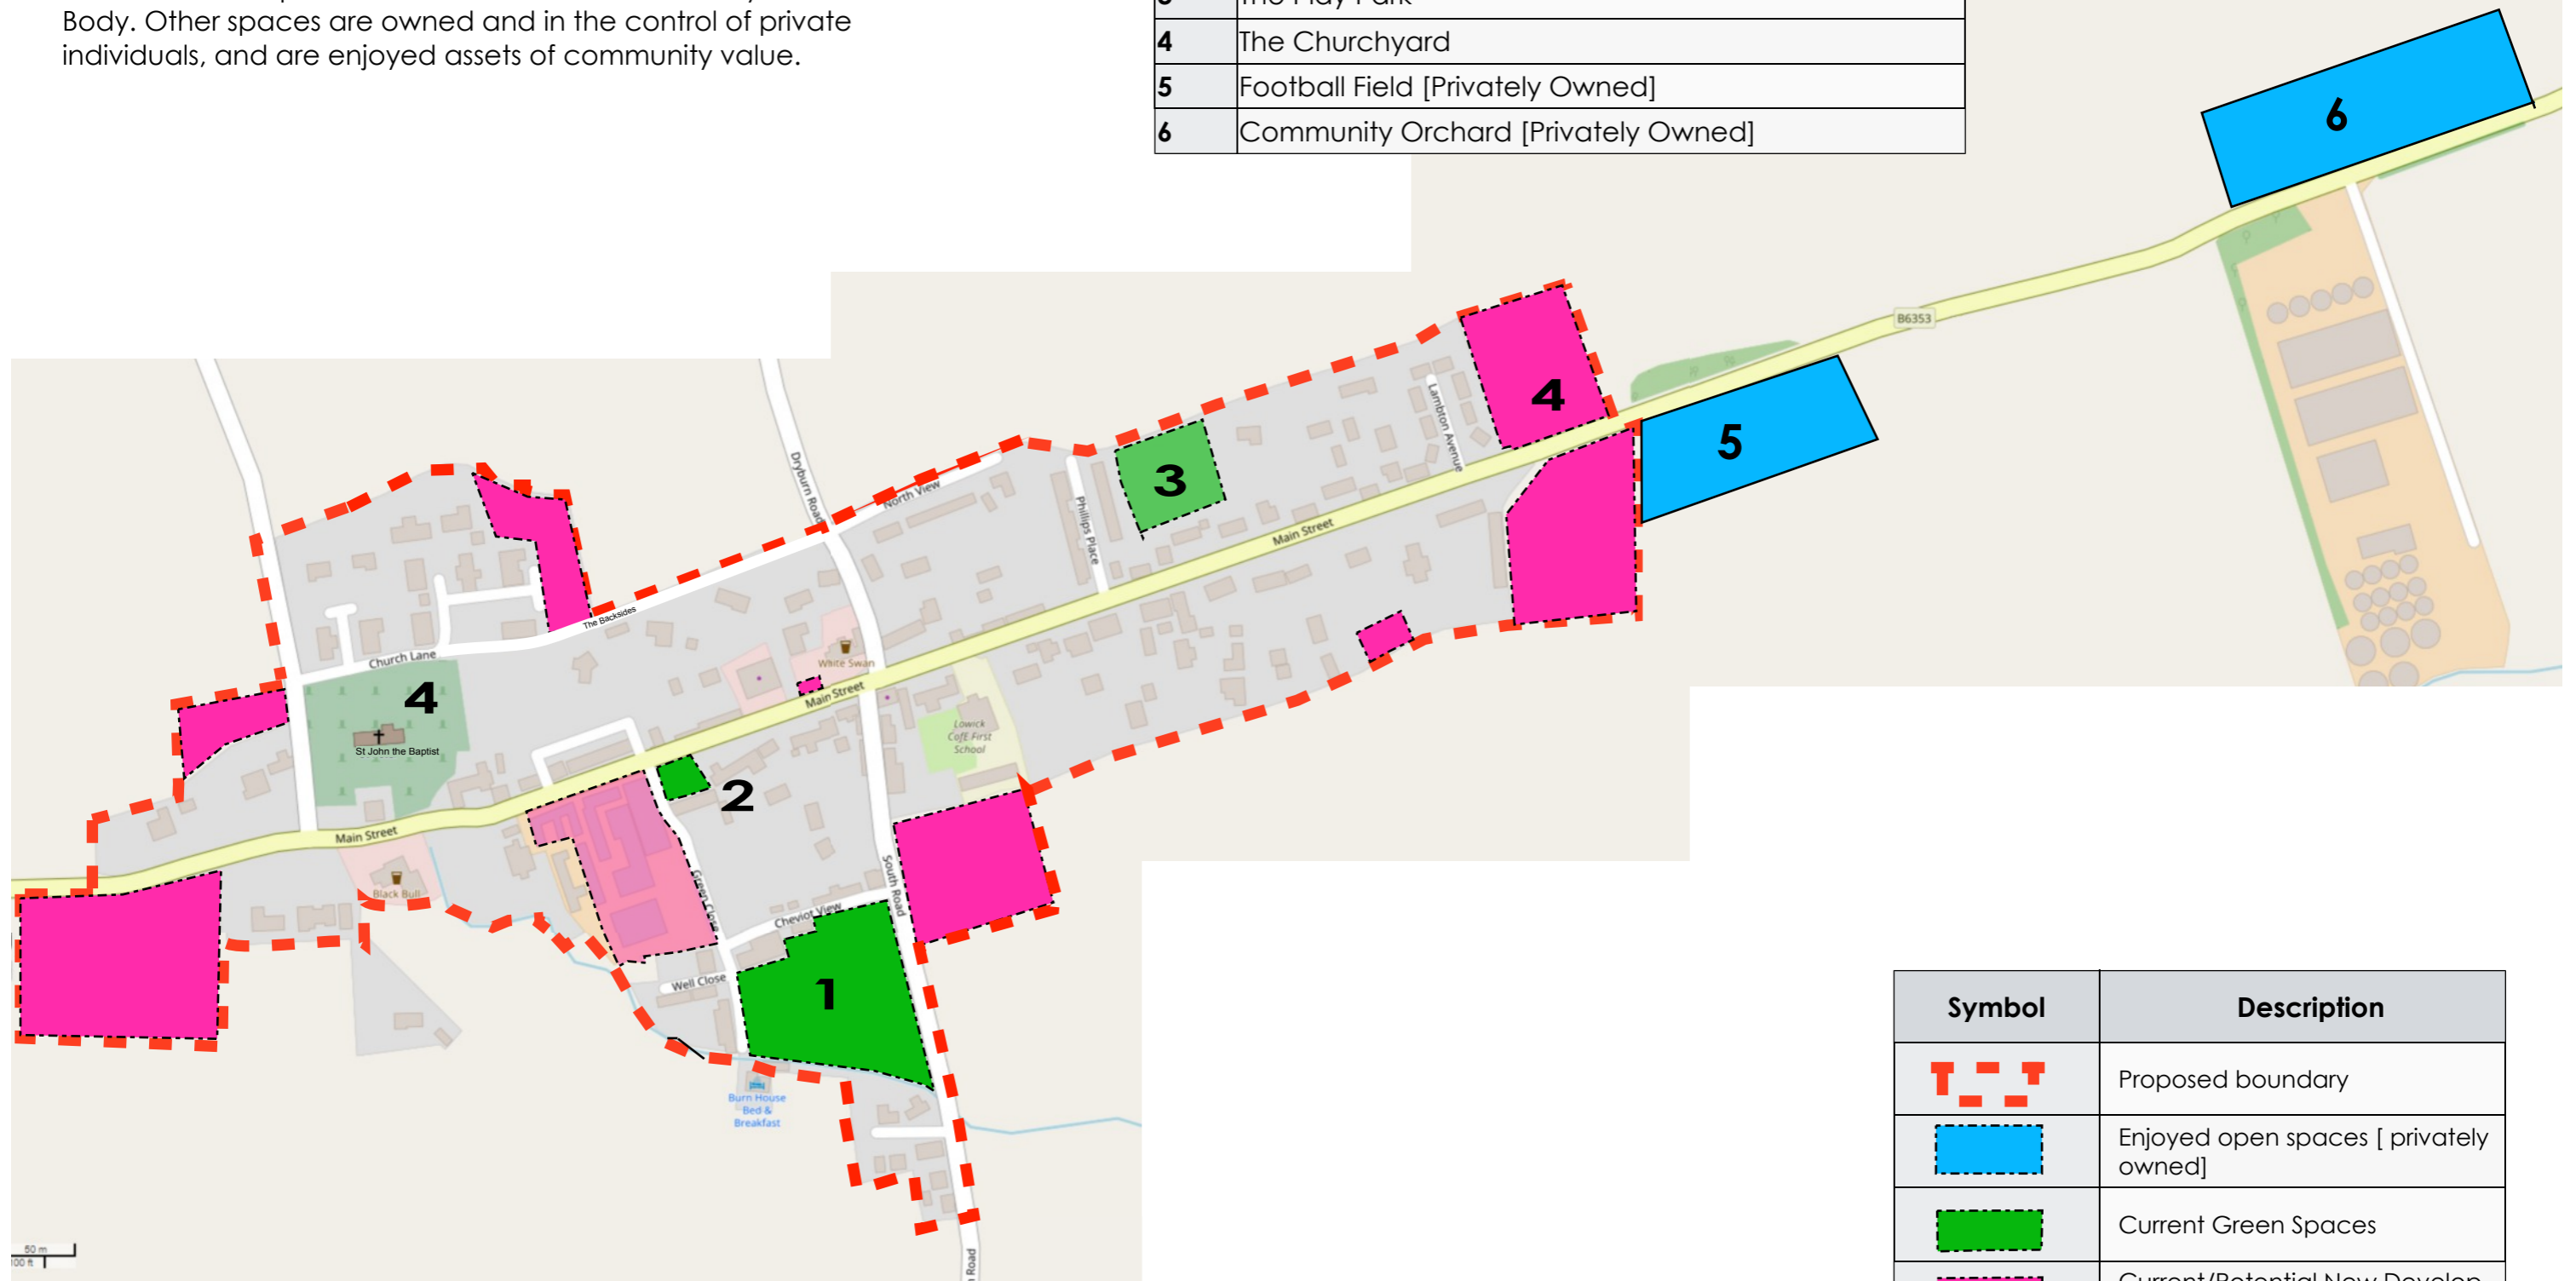

# Lowick: Green & Enjoyed Open Spaces for Parish Neighbourhood Plan

© Open Street Map Contributors and © Lowick Parish Council 2018

N.B. The Green Spaces are owned or looked after by a Public Body. Other spaces are owned and in the control of private individuals, and are enjoyed assets of community value.

No.	Space
1	The Common
2	The War Memorial
3	The Play Park
4	The Churchyard
5	Football Field [Privately Owned]
6	Community Orchard [Privately Owned]

Symbol	Description
	Proposed boundary
	Enjoyed open spaces [ privately owned]
	Current Green Spaces
	Current/Potential New Developments